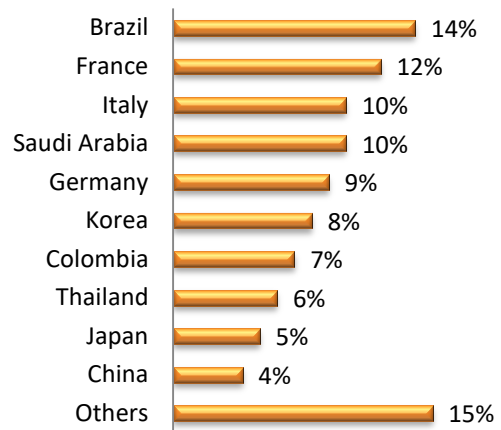

LSI Nationality Mix – October 2019

**United Kingdom**

LSI London Hampstead

LSI London Central

LSI Cambridge

LSI Brighton

LSI Nationality Mix – October 2019

**United States of America**

LSI Boston

LSI New York

LSI San Diego

LSI SF/Berkeley

**LSI Nationality Mix – October 2019**

**Canada**

**LSI Toronto**

**LSI Vancouver**