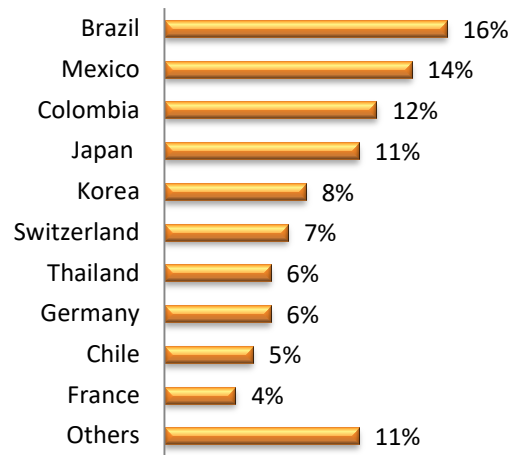

LSI Nationality Mix – October 2019

**United Kingdom**

LSI London Hampstead

LSI London Central

LSI Cambridge

LSI Brighton

LSI Nationality Mix – October 2019

**United States of America**

LSI Boston

LSI New York

LSI San Diego

LSI SF/Berkeley

**LSI Nationality Mix – October 2019**

**Canada**

**LSI Toronto**

**LSI Vancouver**

**New Zealand**

**LSI Auckland**

**Australia**

**LSI Brisbane**

LSI Nationality Mix – August 2019

**France**

**Switzerland**

LSI Paris