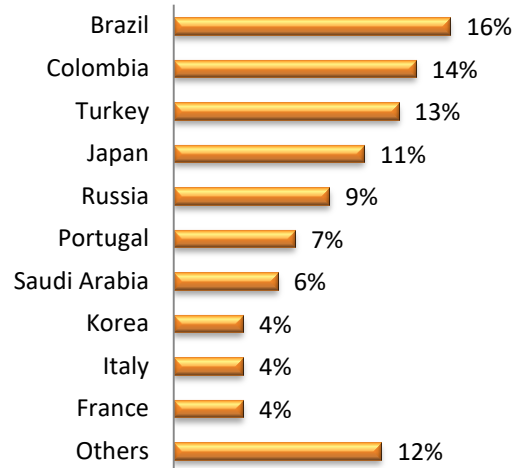

LSI Nationality Mix – October 2019

**United Kingdom**

LSI London Hampstead

LSI London Central

LSI Cambridge

LSI Brighton

LSI Nationality Mix – October 2019

**United States of America**

LSI Boston

LSI New York

LSI San Diego

LSI SF/Berkeley

**LSI Nationality Mix – October 2019**

**Canada**

**LSI Toronto**

**LSI Vancouver**