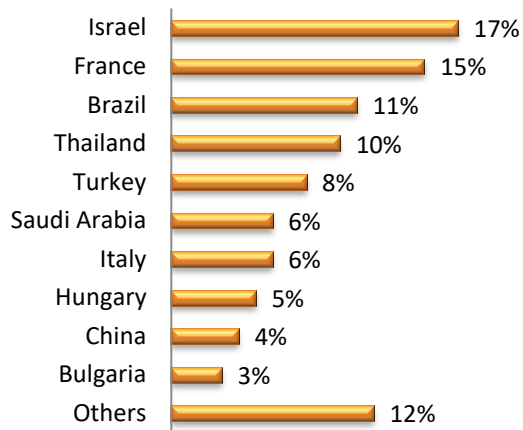

LSI Nationality Mix – October 2019

**United Kingdom**

LSI London Hampstead

LSI London Central

LSI Cambridge

LSI Brighton

LSI Nationality Mix – October 2019

**United States of America**

LSI Boston

LSI New York

LSI San Diego

LSI SF/Berkeley

**LSI Nationality Mix – October 2019**

**Canada**

**LSI Toronto**

**LSI Vancouver**