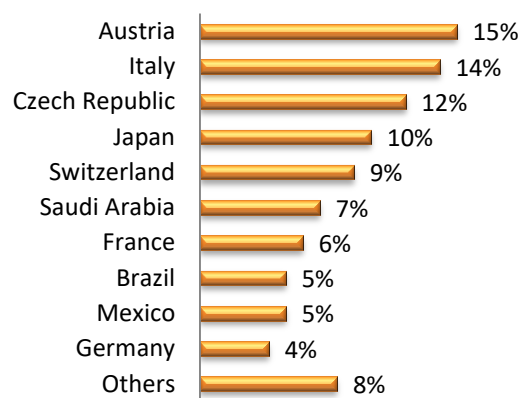

LSI Nationality Mix – October 2019

**United Kingdom**

LSI London Hampstead

LSI London Central

LSI Cambridge

LSI Brighton

LSI Nationality Mix – October 2019

**United States of America**

LSI Boston

LSI New York

LSI San Diego

LSI SF/Berkeley

**LSI Nationality Mix – October 2019**

**Canada**

**LSI Toronto**

**LSI Vancouver**

**New Zealand**

**LSI Auckland**

**Australia**

**LSI Brisbane**

LSI Nationality Mix – August 2019

**France**

**Switzerland**

LSI Paris