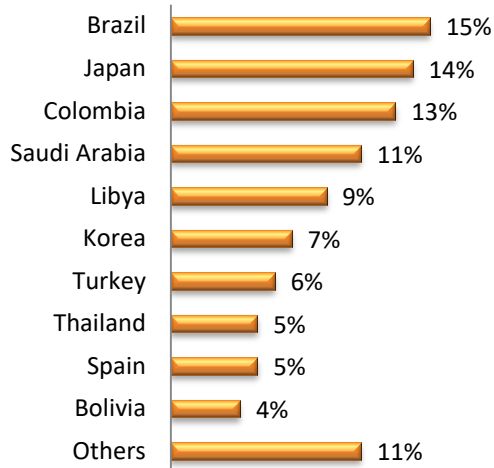

LSI Nationality Mix – October 2019

**United Kingdom**

LSI London Hampstead

LSI London Central

LSI Cambridge

LSI Brighton

LSI Nationality Mix – October 2019

**United States of America**

LSI Boston

LSI New York

LSI San Diego

LSI SF/Berkeley

**LSI Nationality Mix – October 2019**

**Canada**

**LSI Toronto**

**LSI Vancouver**