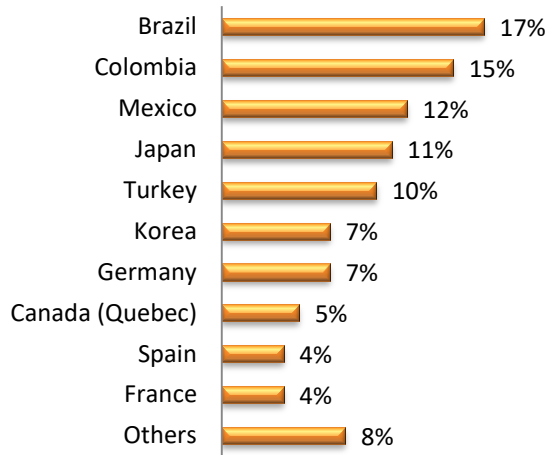

LSI Nationality Mix – October 2019

**United Kingdom**

LSI London Hampstead

LSI London Central

LSI Cambridge

LSI Brighton

LSI Nationality Mix – October 2019

**United States of America**

LSI Boston

LSI New York

LSI San Diego

LSI SF/Berkeley

**LSI Nationality Mix – October 2019**

**Canada**

**LSI Toronto**

**LSI Vancouver**

**New Zealand**

**LSI Auckland**

**Australia**

**LSI Brisbane**

LSI Nationality Mix – August 2019

**France**

**Switzerland**

LSI Paris