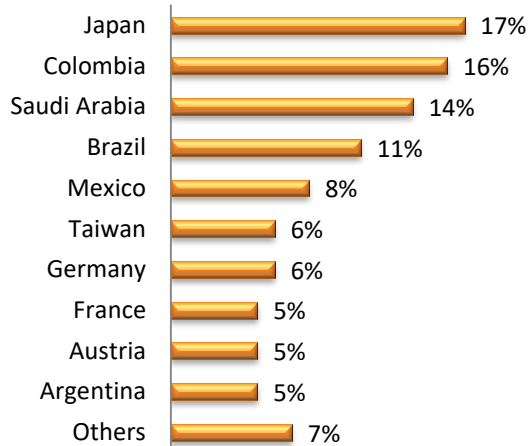

LSI Nationality Mix – October 2019

**United Kingdom**

LSI London Hampstead

LSI London Central

LSI Cambridge

LSI Brighton

LSI Nationality Mix – October 2019

**United States of America**

LSI Boston

LSI New York

LSI San Diego

LSI SF/Berkeley

**LSI Nationality Mix – October 2019**

**Canada**

**LSI Toronto**

**LSI Vancouver**

**New Zealand**

**LSI Auckland**

**Australia**

**LSI Brisbane**

LSI Nationality Mix – August 2019

**France**

**Switzerland**

LSI Paris