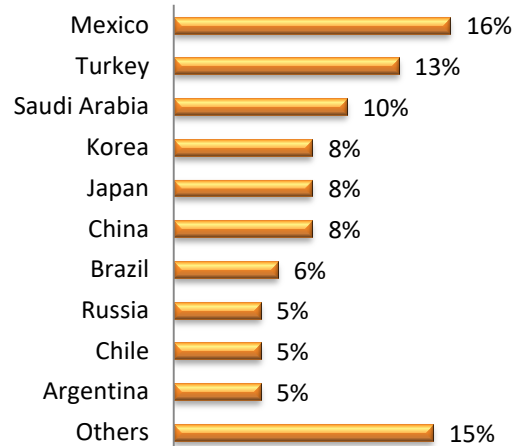

LSI Nationality Mix – October 2019

**United Kingdom**

LSI London Hampstead

LSI London Central

LSI Cambridge

LSI Brighton

LSI Nationality Mix – October 2019

**United States of America**

LSI Boston

LSI New York

LSI San Diego

LSI SF/Berkeley

**LSI Nationality Mix – October 2019**

**Canada**

**LSI Toronto**

**LSI Vancouver**

**New Zealand**

**LSI Auckland**

**Australia**

**LSI Brisbane**

LSI Nationality Mix – August 2019

**France**

**Switzerland**

LSI Paris