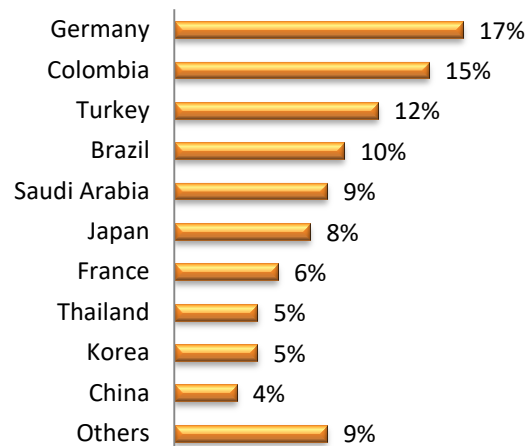

LSI Nationality Mix – October 2019

**United Kingdom**

LSI London Hampstead

LSI London Central

LSI Cambridge

LSI Brighton

LSI Nationality Mix – October 2019

**United States of America**

LSI Boston

LSI New York

LSI San Diego

LSI SF/Berkeley

**LSI Nationality Mix – October 2019**

**Canada**

**LSI Toronto**

**LSI Vancouver**

**New Zealand**

**LSI Auckland**

**Australia**

**LSI Brisbane**

LSI Nationality Mix – August 2019

**France**

**Switzerland**

LSI Paris