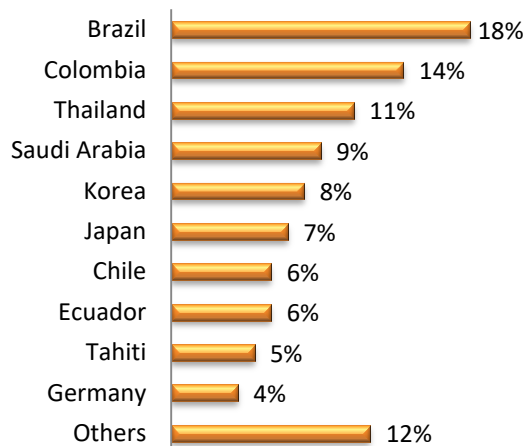

LSI Nationality Mix – October 2019

**United Kingdom**

LSI London Hampstead

LSI London Central

LSI Cambridge

LSI Brighton

LSI Nationality Mix – October 2019

**United States of America**

LSI Boston

LSI New York

LSI San Diego

LSI SF/Berkeley

**LSI Nationality Mix – October 2019**

**Canada**

**LSI Toronto**

**LSI Vancouver**

**New Zealand**

**LSI Auckland**

**Australia**

**LSI Brisbane**

LSI Nationality Mix – August 2019

**France**

**Switzerland**

LSI Paris